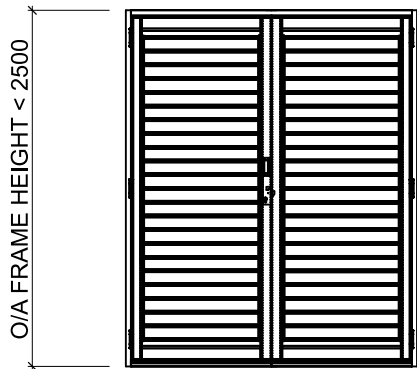

## HINGED DOORS

rebLOUVRE.com

O/A FRAME WIDTH (MAX. 2782)  
SASH PANELS <900

**SINGLE LEAF HINGED PANEL**  
**SCALE 1:50**

O/A FRAME WIDTH (MAX. 1877)  
SASH PANELS <900

**DOUBLE LEAF HINGED PANELS**  
**SCALE 1:50**