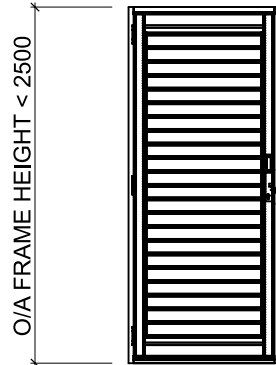

## HINGED DOORS

rebLOUVRE.com

O/A FRAME WIDTH (MAX. 2782)  
SASH PANELS <900

**SINGLE LEAF HINGED PANEL**  
**SCALE 1:50**

O/A FRAME WIDTH (MAX. 1877)  
SASH PANELS <900

**DOUBLE LEAF HINGED PANELS**  
**SCALE 1:50**